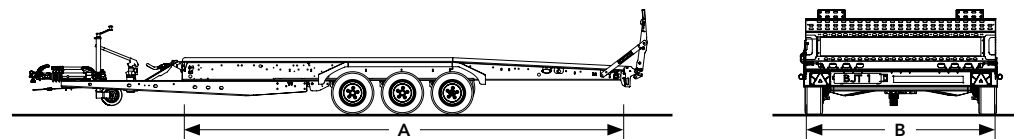

TT-SERIES TILTBED STANDARD EQUIPMENT.

STANDARD										
LOAD BED LENGTH m A	5.00			5.60			5.00			5.60
CAPACITY										
Gross kg	3,000	3,500	3,000	3,500	3,500	3,000	3,000	3,500	3,500	
Load kg	2,300	2,710	2,300	2,670	2,600	2,300	2,300	2,670	2,610	
Unladen trailer weight kg	700	790	700	830	900	700	700	830	890	
DIMENSIONS										
Load bed width m B	2.03	2.03	2.13	2.13	2.13	2.03	2.13	2.13	2.13	
Overall trailer length m	6.71	6.71	6.71	6.71	7.25	6.71	6.71	6.71	7.25	
Towball height (loaded, centre of towball) m	0.43	0.43	0.40	0.40	0.40	0.43	0.40	0.40	0.40	
RUNNING GEAR										
Wheel size	12"	12"	10" low rider	10" low rider	10" low rider	12"	10" low rider	10" low rider	10" low rider	
Axles	2	2	2	3	3	2	2	3	3	
Spare wheel	●	●	●	●	●	●	●	●	●	
Heavy duty jockey wheel	●	●	●	●	●	●	●	●	●	
REAR LOADING										
High grip punched ramps 1.60m	—	—	—	—	—	●	●	●	●	
Rear panel – fold flat	●	●	●	●	●	—	—	—	—	
PRODUCTS										
Product code	250-3400	250-3500	250-3430	250-3530	250-3610	250-3420	250-3470	250-3560	250-3640	
PRICE										
£ ex vat	3,209	3,299	3,519	3,679	4,199	3,199	3,669	3,929	4,469	